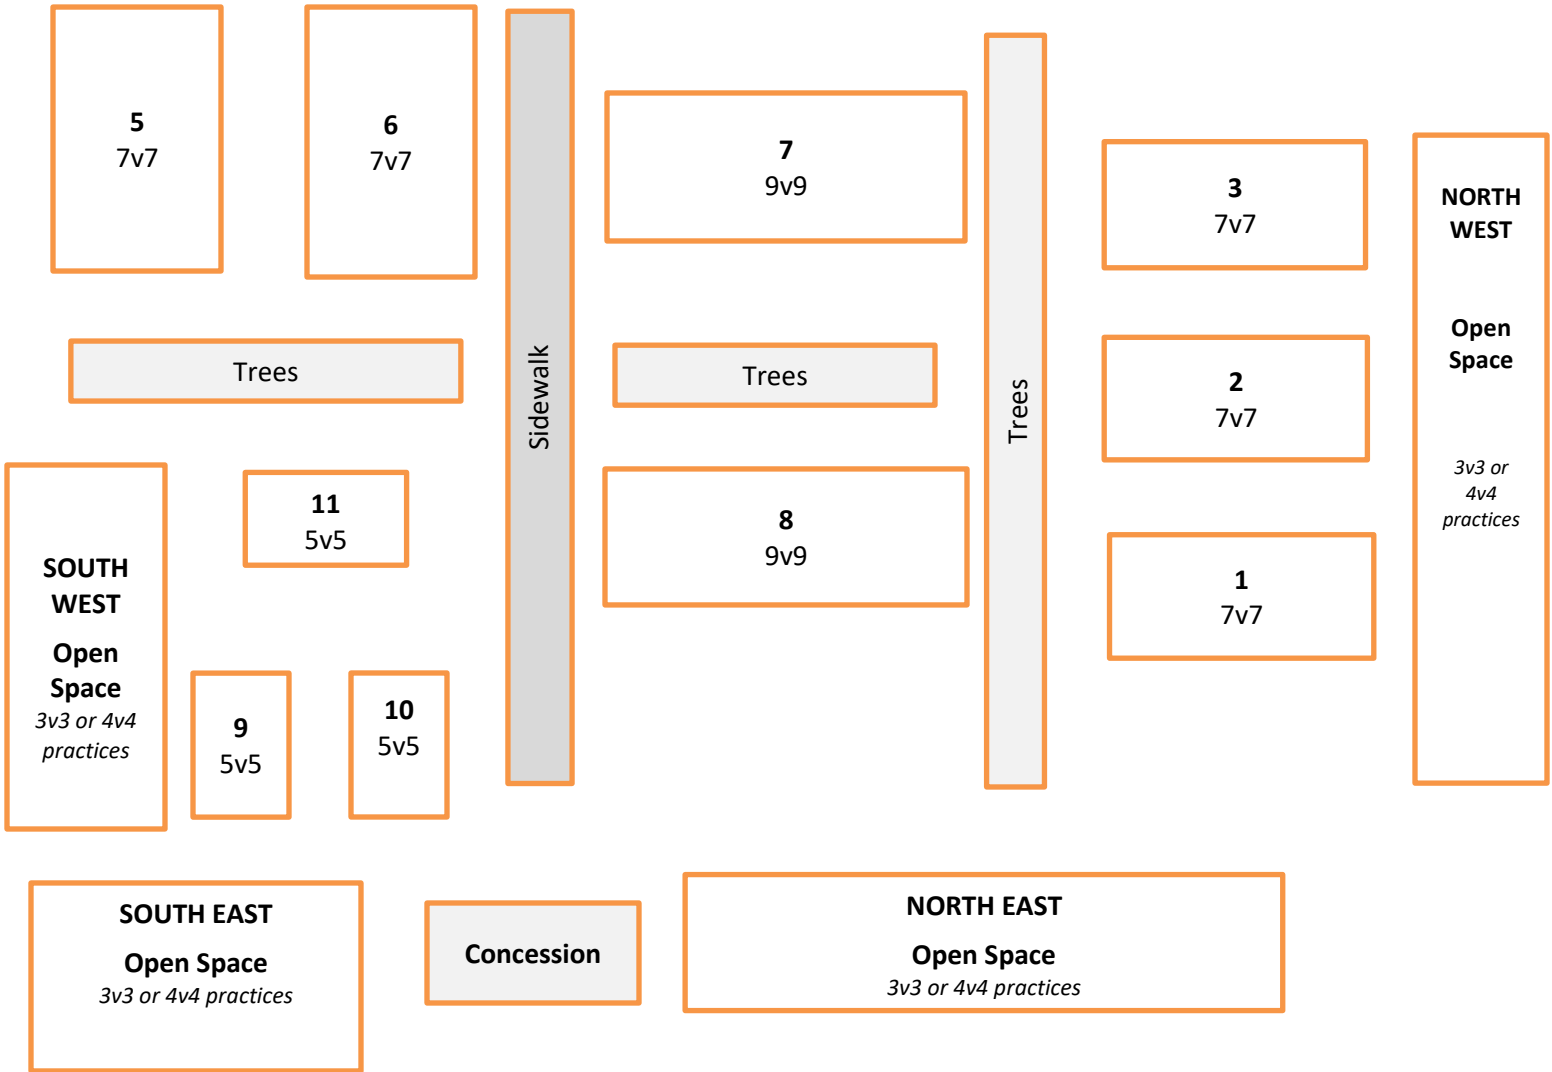

Heritage Park

Parking

South Quebec Street

Driving Directions: C-470 to Quebec, South to Park **OR** I-25 to Lincoln, East to Quebec, South to Park.