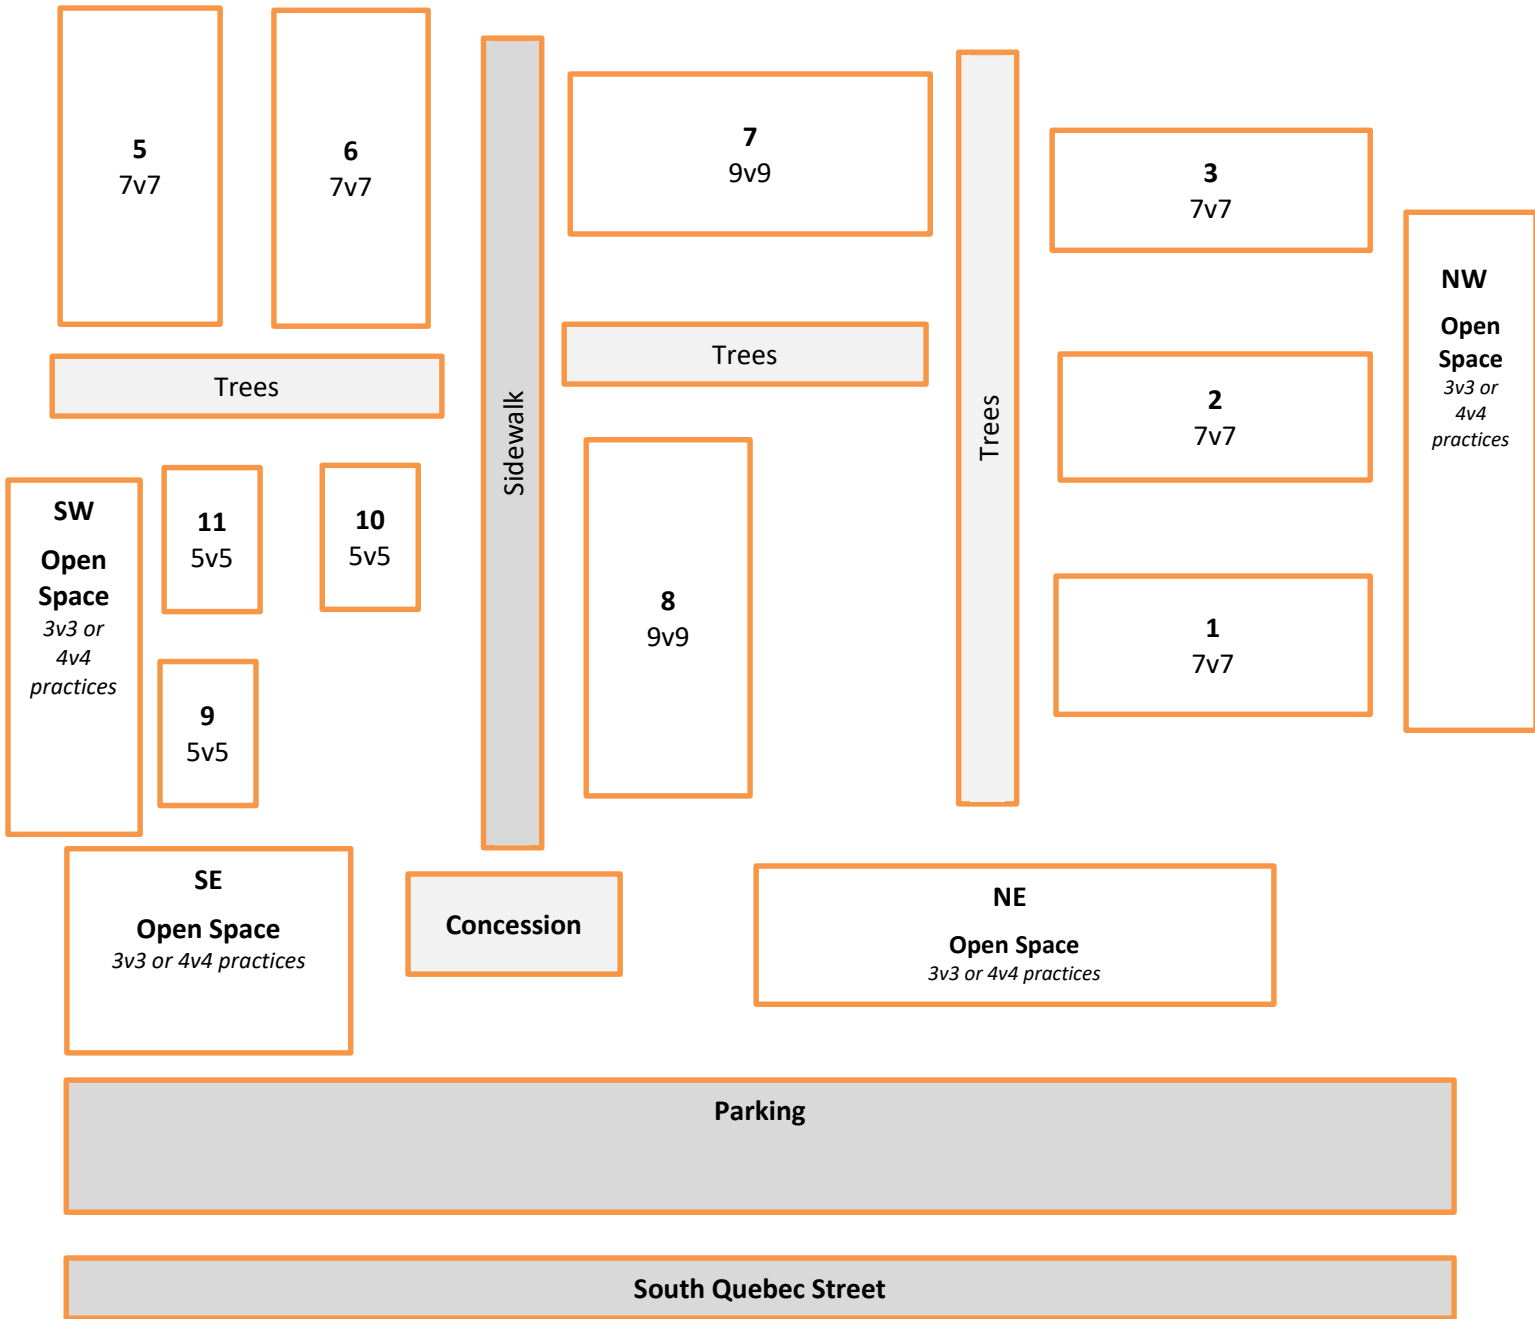

Heritage Park

Driving Directions: C-470 to Quebec, South to Park **OR** I-25 to Lincoln, East to Quebec, South to Park.