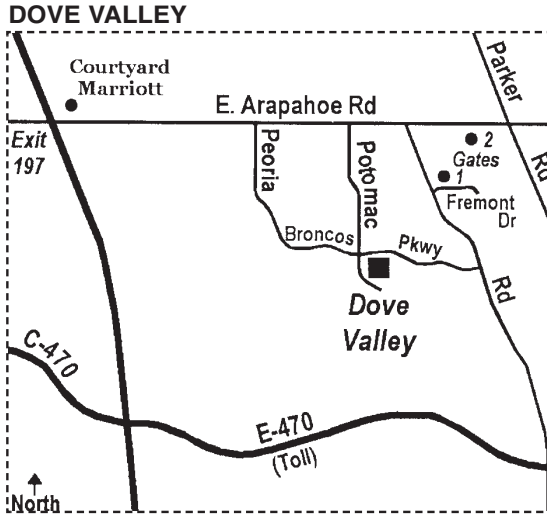

# REAL COLORADO TOURNAMENT MAP

## DOVE VALLEY

### DIRECTIONS:

- From I-25, take exit 197
- East on E. Arapahoe Rd.
- 3 miles to S. Potomac St.
- South on S. Potomac St. (1.5 miles) to Dove Valley (Southeast of Broncos Headquarters)
- Dove Valley on east side.
- C-470 to I-25 north
- Exit 197, follow above directions