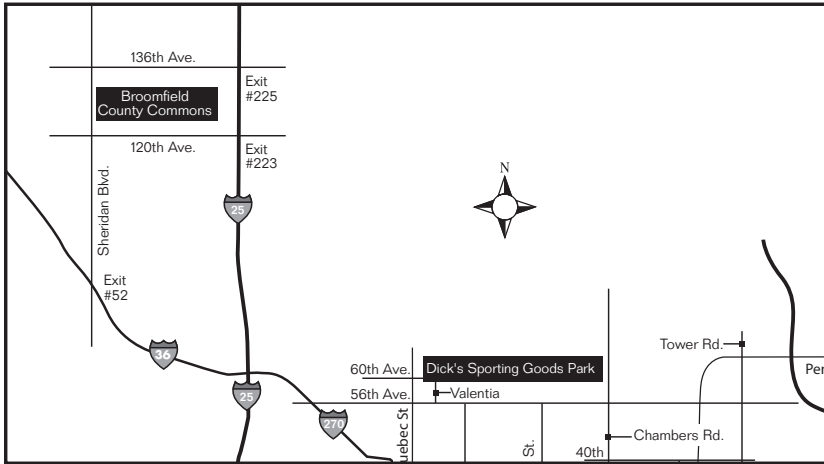

# REAL COLORADO TOURNAMENT MAP BROOMFIELD COUNTY COMMONS PARK

## DIRECTIONS:

- From northbound I-25, Exit 223, West on 120th (3.5 mis.)
- North on Sheridan Blvd. (1.5 mis.)
- Right into Broomfield Commons Park
- From southbound I-25, Exit 225, west on 136th Ave. (3.5 mis.)
- South on Sheridan Blvd. (.5 mis.)
- Left into Broomfield Commons Park
- From northbound US 36, Exit 52, Sheridan Blvd.
- North/right on Sheridan Blvd. (4.6 mis.)
- Right into Broomfield Commons Park
- From southbound US 36, Exit on CO-121N/US 87, Broomfield Exit.
- North/left on CO-121/US-287 (.5 miles) to Midway Blvd (CO-121 becomes US-287).
- Right on Midway Blvd (2.1 mi) to Sheridan Blvd.
- Left on Sheridan Blvd (.7 mi)
- Right into Broomfield Commons Park