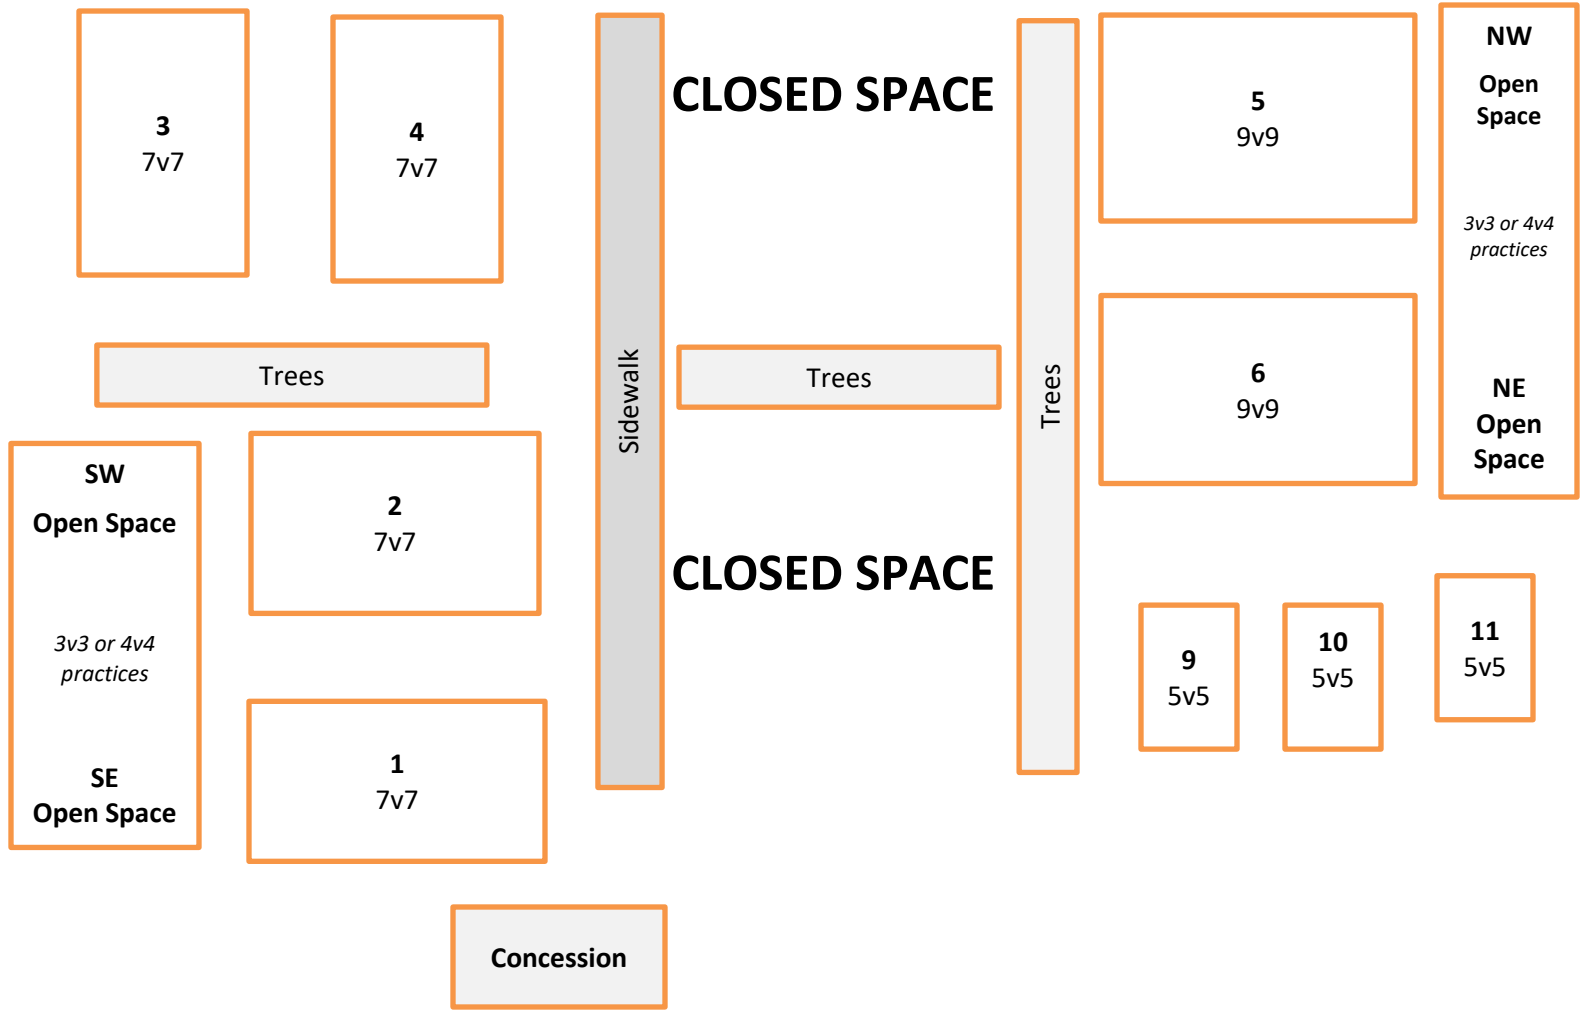

# Heritage Park

*Driving Directions:* C-470 to Quebec, South to Park **OR** I-25 to Lincoln, East to Quebec, South to Park.