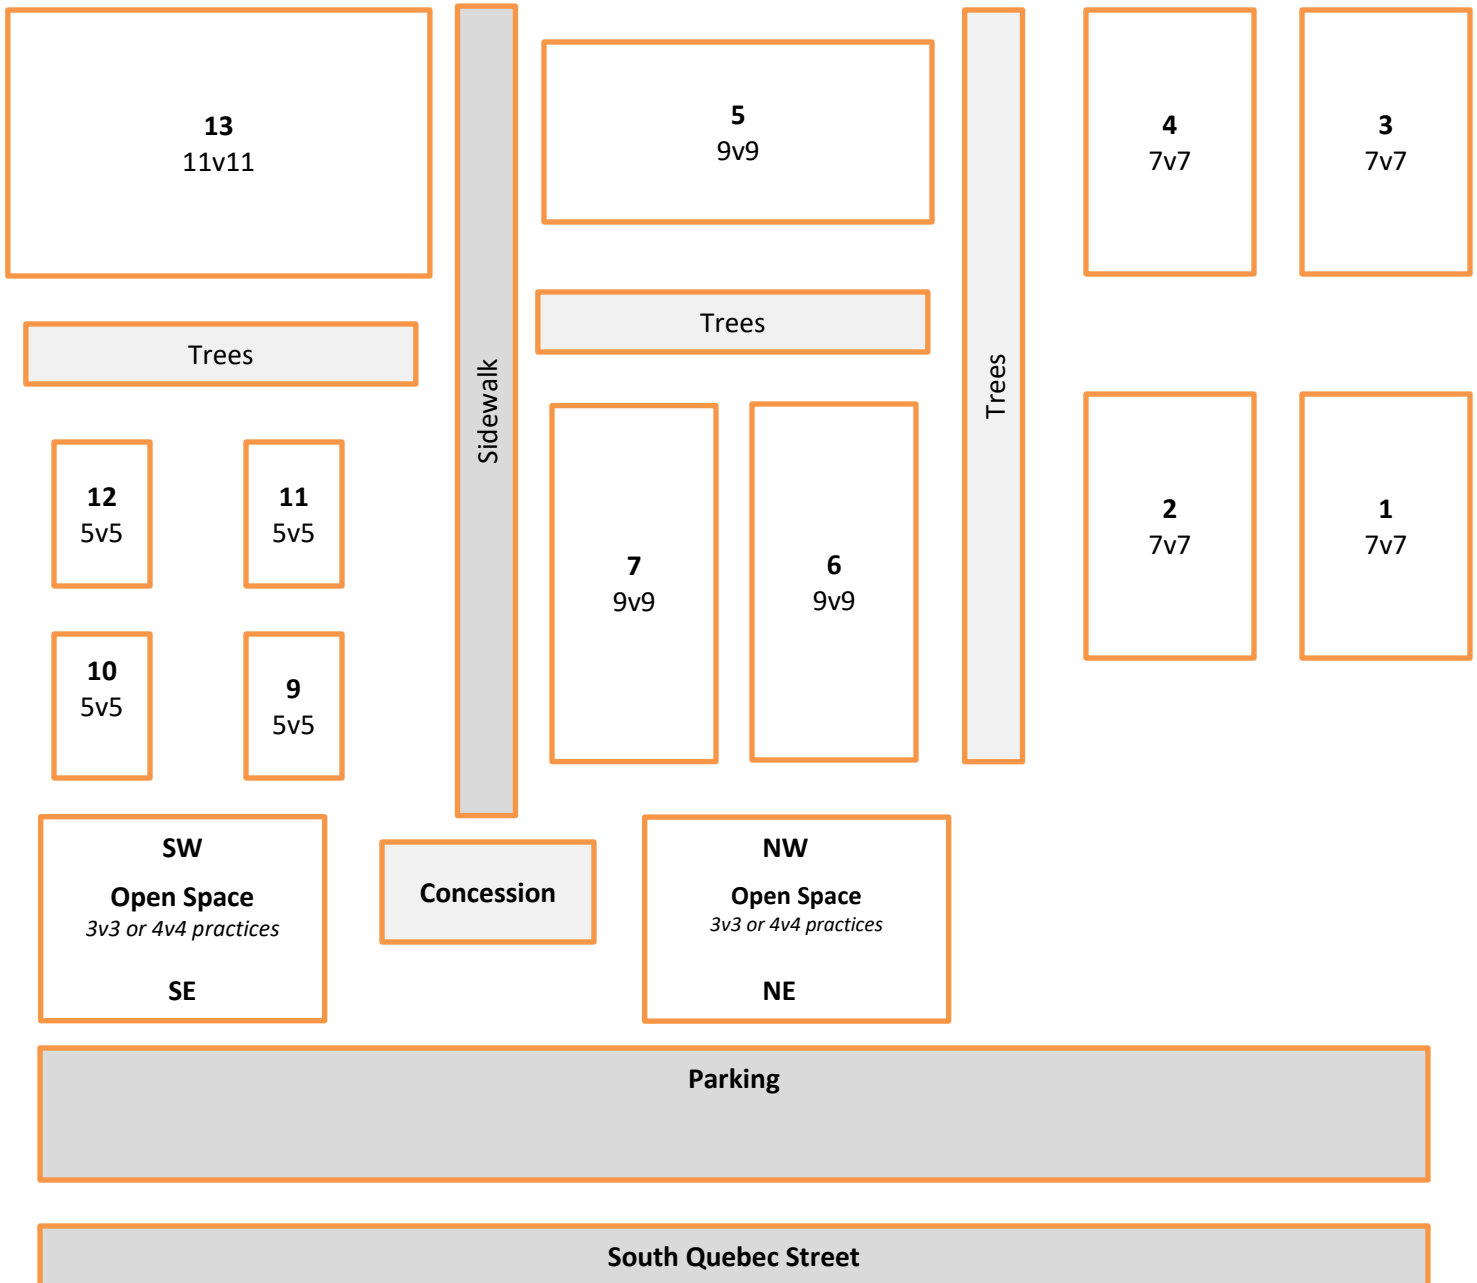

Heritage Park

Driving Directions: C-470 to Quebec, South to Park **OR** I-25 to Lincoln, East to Quebec, South to Park.