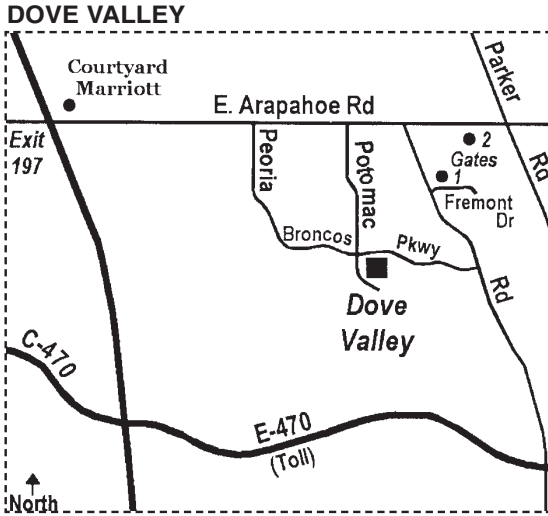

REAL COLORADO TOURNAMENT MAP DOVE VALLEY

DIRECTIONS:

- From I-25, take exit 197
- East on E. Arapahoe Rd.
- 3 miles to S. Potomac St.
- South on S. Potomac St. (1 1/2 miles) to Dove Valley (southeast of Broncos Headquarters)
- Dove Valley on east side.
- C-470 to I-25 north
- Exit 197, follow above directions