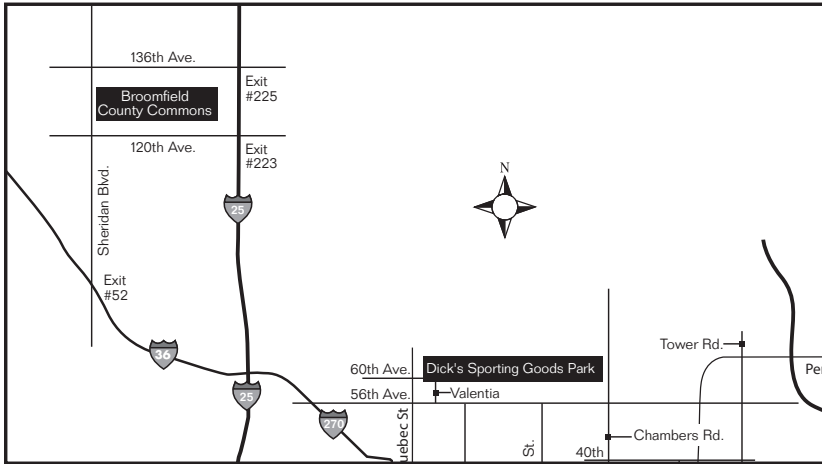

REAL COLORADO TOURNAMENT MAP BROOMFIELD COUNTY COMMONS PARK

DIRECTIONS:

- From I-25 exit 200, North on I-225 to Colfax Ave (exit 10)
- East (right) on Colfax Ave (3.3 miles) to Dunkirk St
- South (right) on Dunkirk St to Aurora Sports Park
- Dunkirk St takes you to Aurora Sports Park
- From I-25, east on I-70 to Tower Rd (exit 286)
- South (right) on Tower Rd (1.2 miles) to Colfax Ave
- East (left) on Colfax Ave (.5 miles) to Dunkirk St
- South (right) on Dunkirk St to Aurora Sports Park
- Dunkirk St takes you to Aurora Sports Park