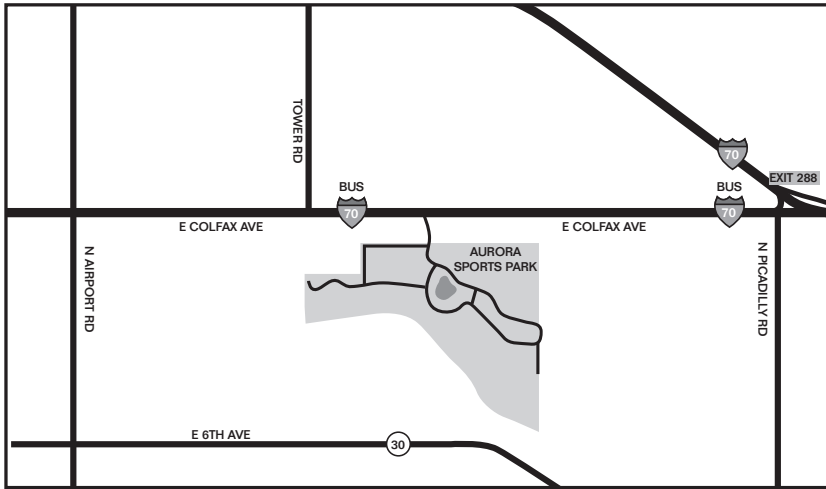

REAL COLORADO TOURNAMENT MAP AURORA SPORTS PARK

DIRECTIONS:

- From I-25 exit 200, north on I-225 to Colfax Ave (exit 10).
 - East (right) on Colfax Ave (3.3 miles) to Dunkirk St.
 - South (right) on Dunkirk St to Aurora Sports Park.
 - Dunkirk St takes you to Aurora Sports Park.
-
- From I-25, east on I-70 to Tower Rd (exit 286).
 - South (right) on Tower Rd (1.2 miles) to Colfax Ave
 - East (left) on Colfax Ave (.5 miles) to Dunkirk St.
 - South (right) on Dunkirk St to Aurora Sports Park.
 - Dunkirk St. takes you to Aurora Sports Park.

TOURNAMENT HEADQUARTERS - NORTH

TOURNAMENT HEADQUARTERS - WEST

TOURNAMENT HEADQUARTERS - EAST

AURORA SPORTS PARK

19300 E. COLFAX AVENUE
AURORA, CO 80011