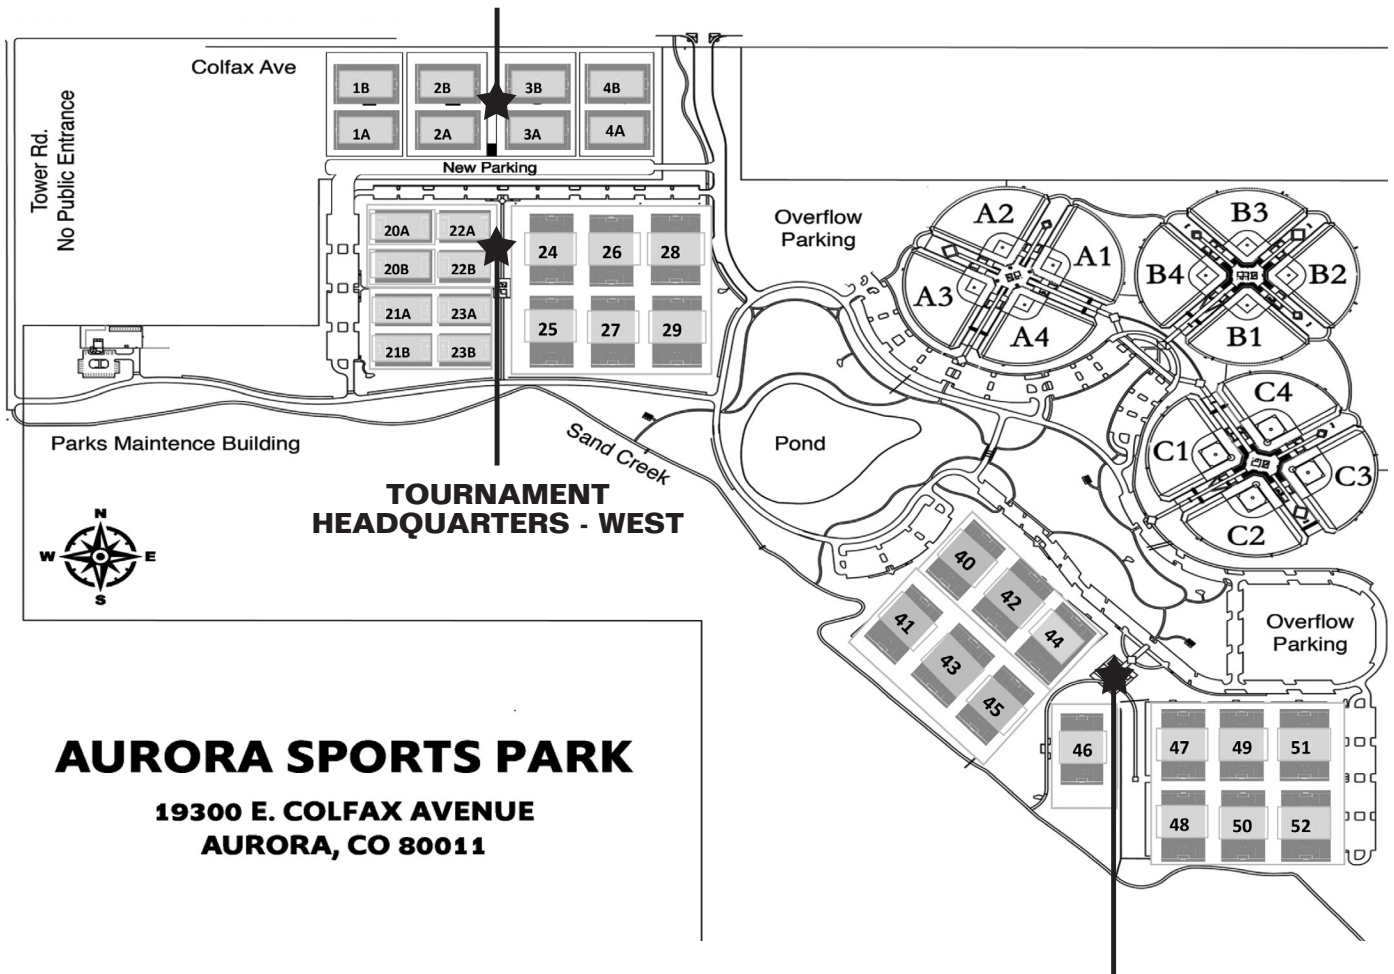

REAL COLORADO TOURNAMENT MAP AURORA SPORTS PARK

DIRECTIONS:

- From I-25 exit 200, north on I-225 to Colfax Ave (exit 10).
 - East (right) on Colfax Ave (3.3 miles) to Dunkirk St.
 - South (right) on Dunkirk St to Aurora Sports Park.
 - Dunkirk St takes you to Aurora Sports Park.
-
- From I-25, east on I-70 to Tower Rd (exit 286).
 - South (right) on Tower Rd (1.2 miles) to Colfax Ave
 - East (left) on Colfax Ave (.5 miles) to Dunkirk St.
 - South (right) on Dunkirk St to Aurora Sports Park.
 - Dunkirk St. takes you to Aurora Sports Park.

TOURNAMENT HEADQUARTERS - NORTH

TOURNAMENT HEADQUARTERS - WEST

TOURNAMENT HEADQUARTERS - EAST

AURORA SPORTS PARK

19300 E. COLFAX AVENUE
AURORA, CO 80011