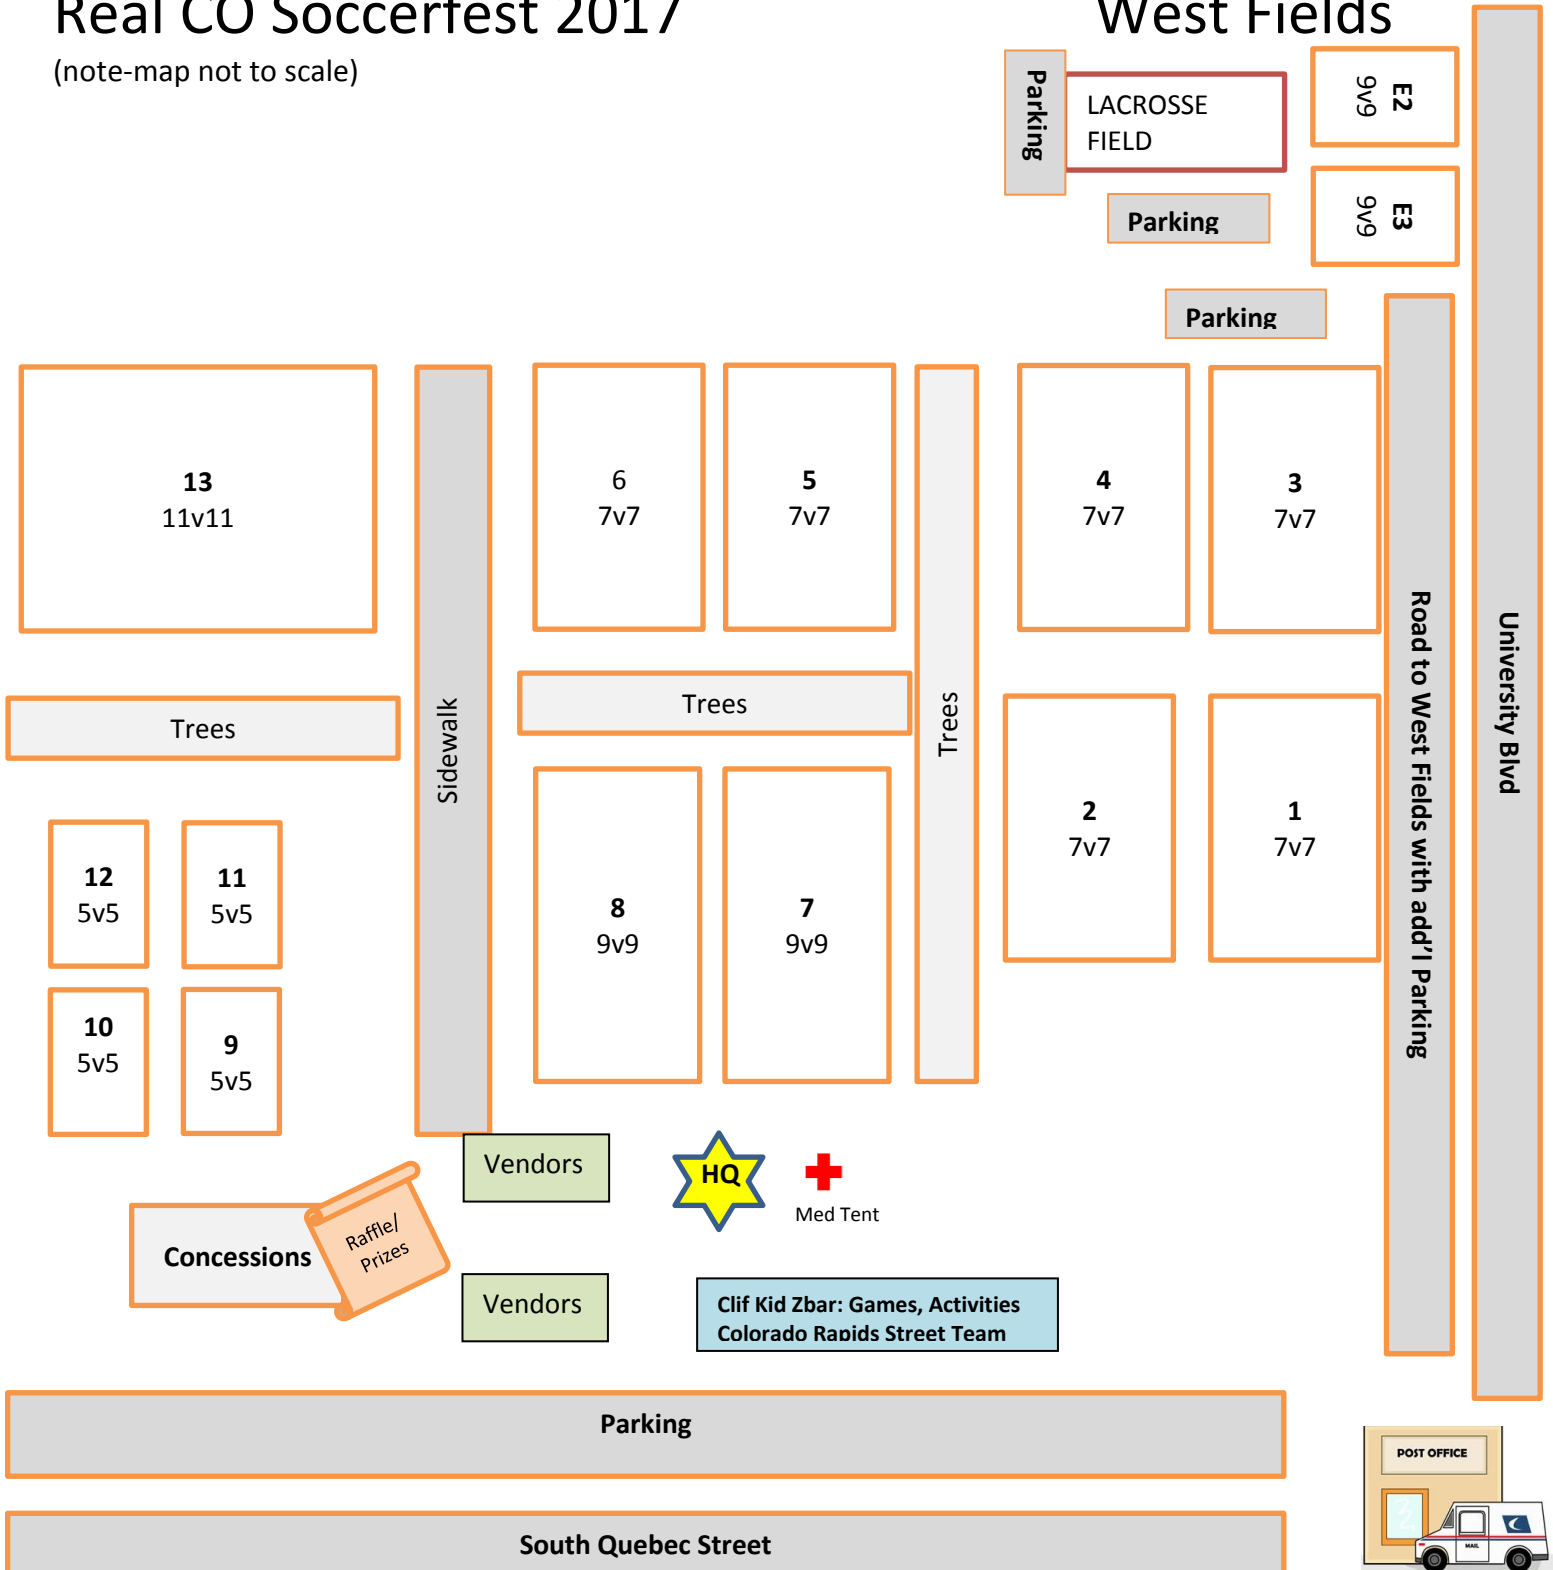

# Highland Heritage Park

## Real CO Soccerfest 2017

(note-map not to scale)

## West Fields

*Driving Directions:* C-470 to Quebec, South to Park **OR** I-25 to Lincoln, East to Quebec, South to Park.