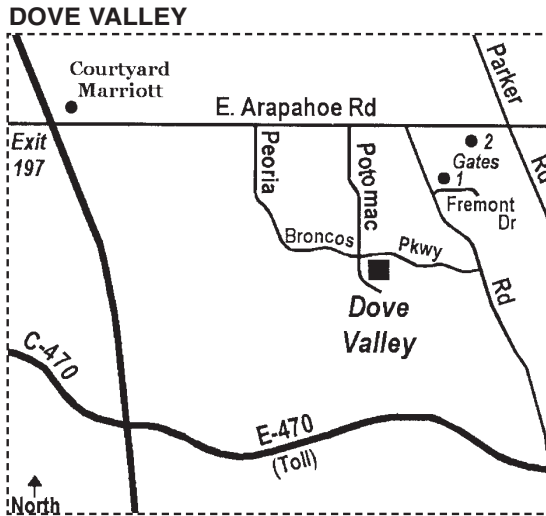

REAL COLORADO TOURNAMENT MAP DOVE VALLEY

DIRECTIONS:

- From I-25, take exit 197
- East on E. Arapahoe Rd.
- 3 miles to S. Potomac St.
- South on S. Potomac St. (1 1/2 miles) to Dove Valley (southeast of Broncos Headquarters)
- Dove Valley on east side.
- C-470 to I-25 north
- Exit 197, follow above directions