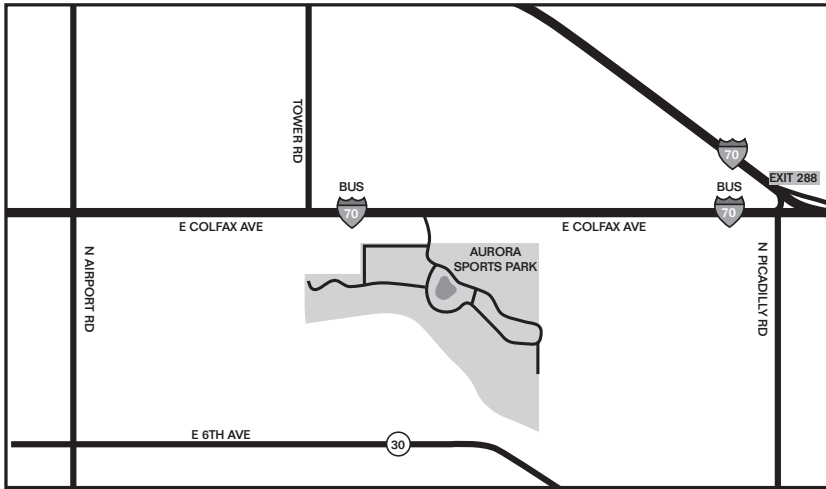

REAL COLORADO TOURNAMENT MAP AURORA SPORTS PARK

DIRECTIONS:

- From I-25 exit 200, north on I-225 to Colfax Ave (exit 10).
- East (right) on Colfax Ave (3.3 miles) to Dunkirk St.
- South (right) on Dunkirk St to Aurora Sports Park.
- Dunkirk St takes you to Aurora Sports Park.
- From I-25, east on I-70 to Tower Rd (exit 286).
- South (right) on Tower Rd (1.2 miles) to Colfax Ave
- East (left) on Colfax Ave (.5 miles) to Dunkirk St.
- South (right) on Dunkirk St to Aurora Sports Park.
- Dunkirk St. takes you to Aurora Sports Park.

TOURNAMENT HEADQUARTERS - WEST

AURORA SPORTS PARK

19300 E. COLFAX AVENUE
AURORA, CO 80011

TOURNAMENT HEADQUARTERS - EAST