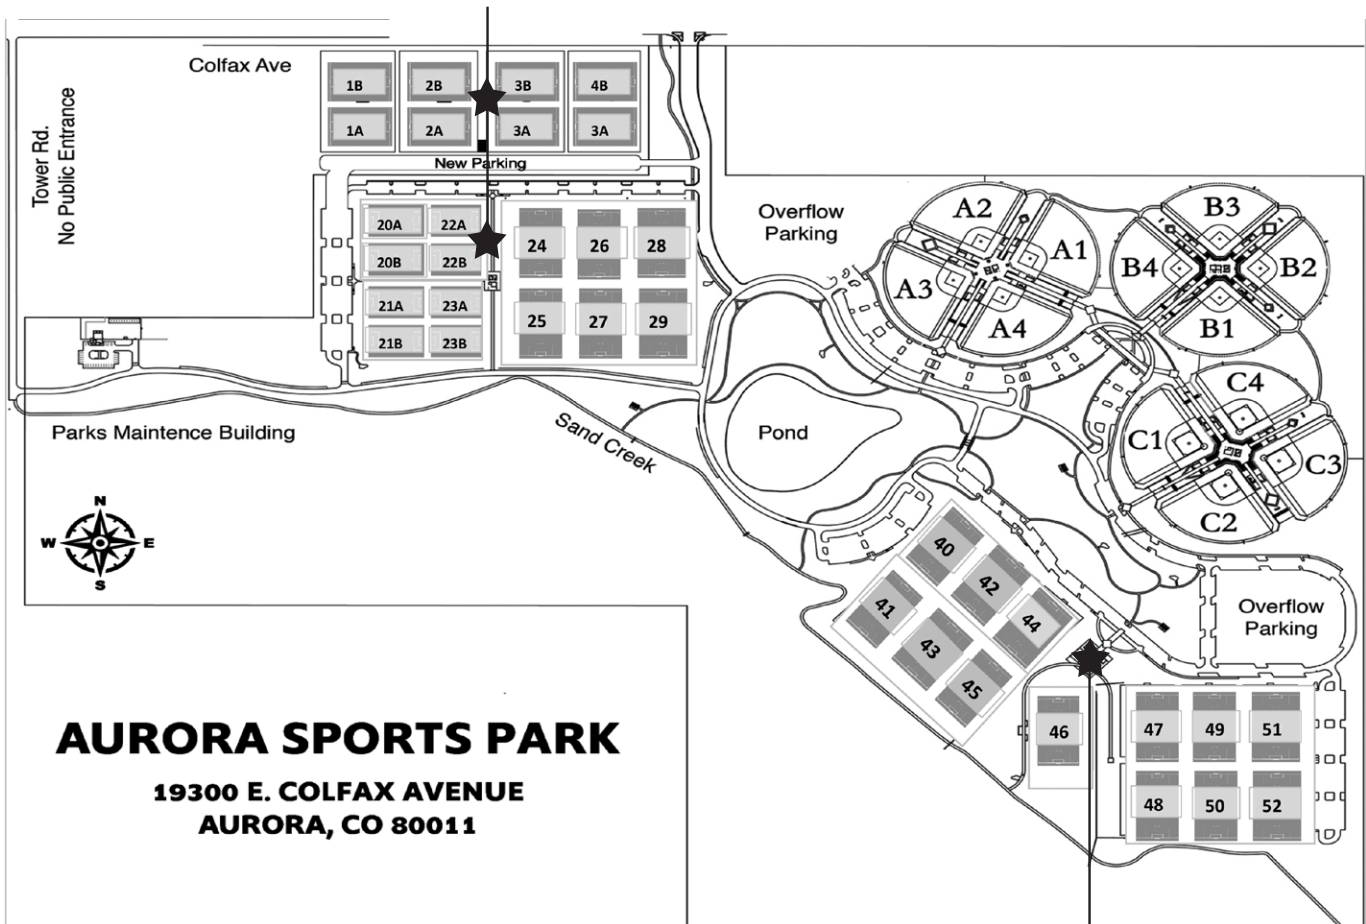

REAL COLORADO TOURNAMENT MAP AURORA SPORTS PARK

DIRECTIONS:

- From I-25 exit 200, north on I-225 to Colfax Ave (exit 10).
- East (right) on Colfax Ave (3.3 miles) to Dunkirk St.
- South (right) on Dunkirk St to Aurora Sports Park.
- Dunkirk St takes you to Aurora Sports Park.
- From I-25, east on I-70 to Tower Rd (exit 286).
- South (right) on Tower Rd (1.2 miles) to Colfax Ave
- East (left) on Colfax Ave (.5 miles) to Dunkirk St.
- South (right) on Dunkirk St to Aurora Sports Park.
- Dunkirk St. takes you to Aurora Sports Park.

TOURNAMENT HEADQUARTERS - WEST

AURORA SPORTS PARK

19300 E. COLFAX AVENUE
AURORA, CO 80011

TOURNAMENT HEADQUARTERS - EAST