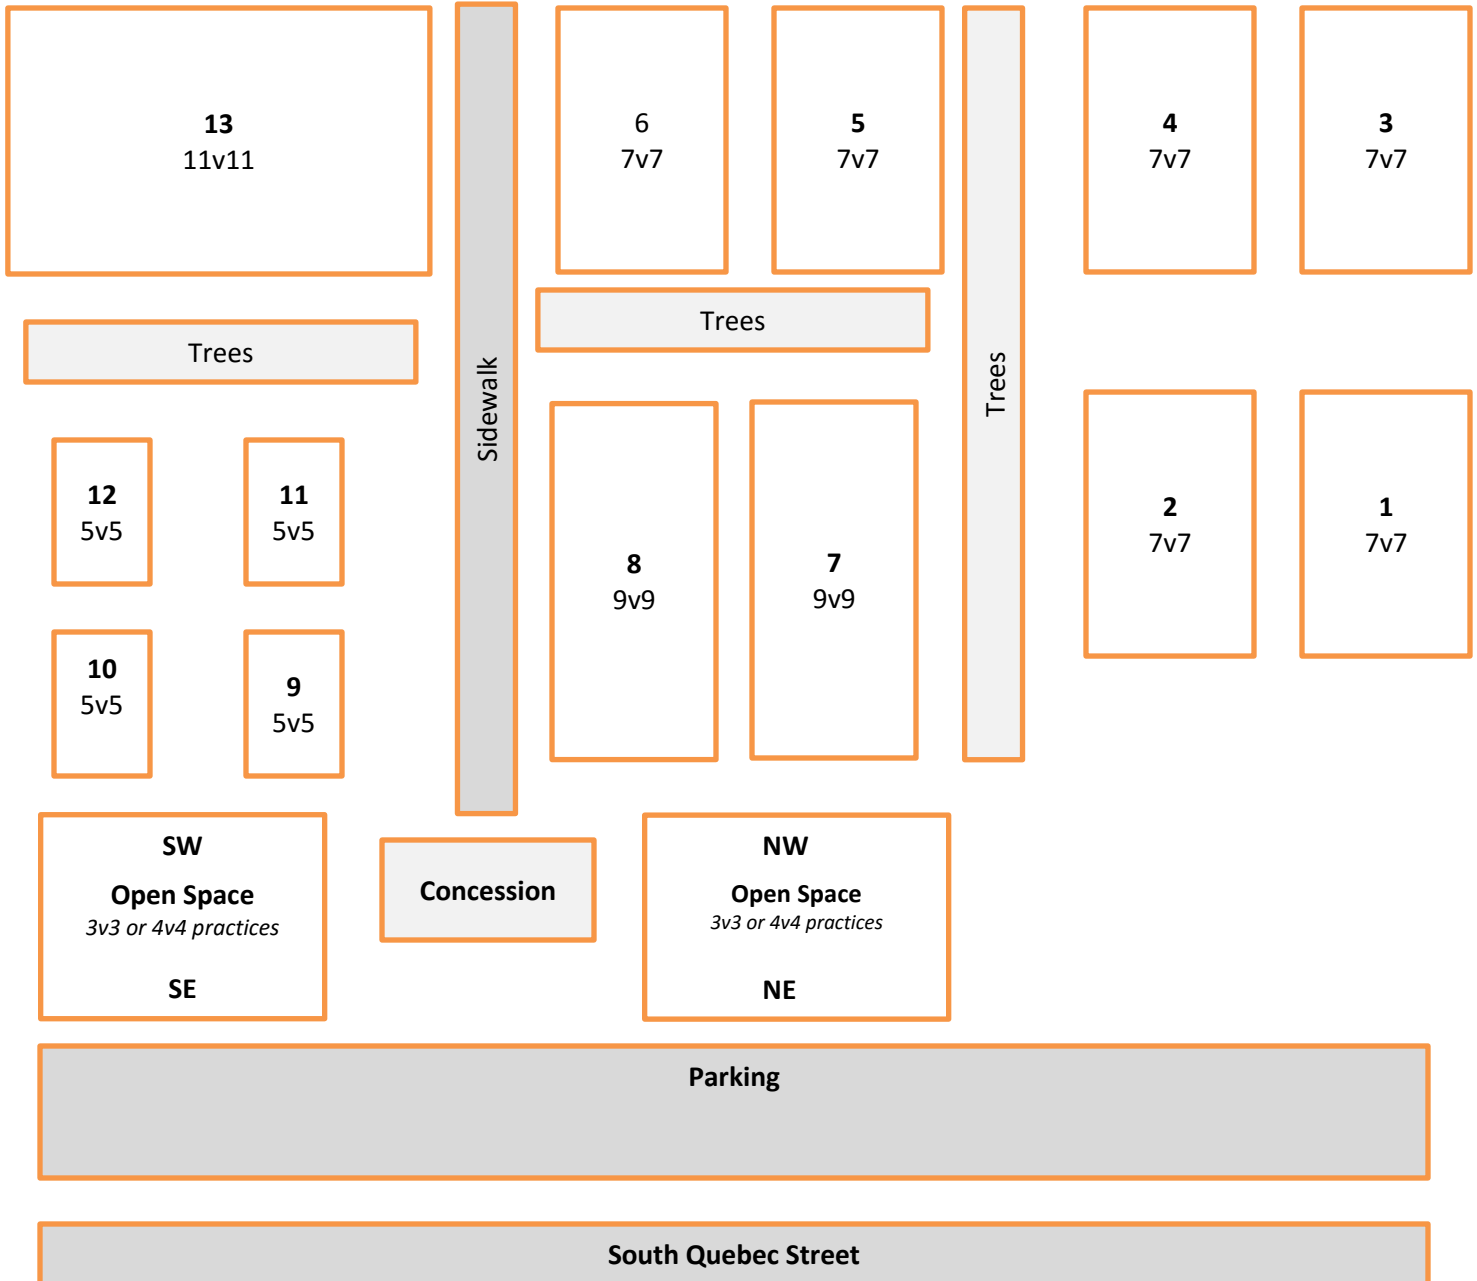

Heritage Park

Driving Directions: C-470 to Quebec, South to Park **OR** I-25 to Lincoln, East to Quebec, South to Park.