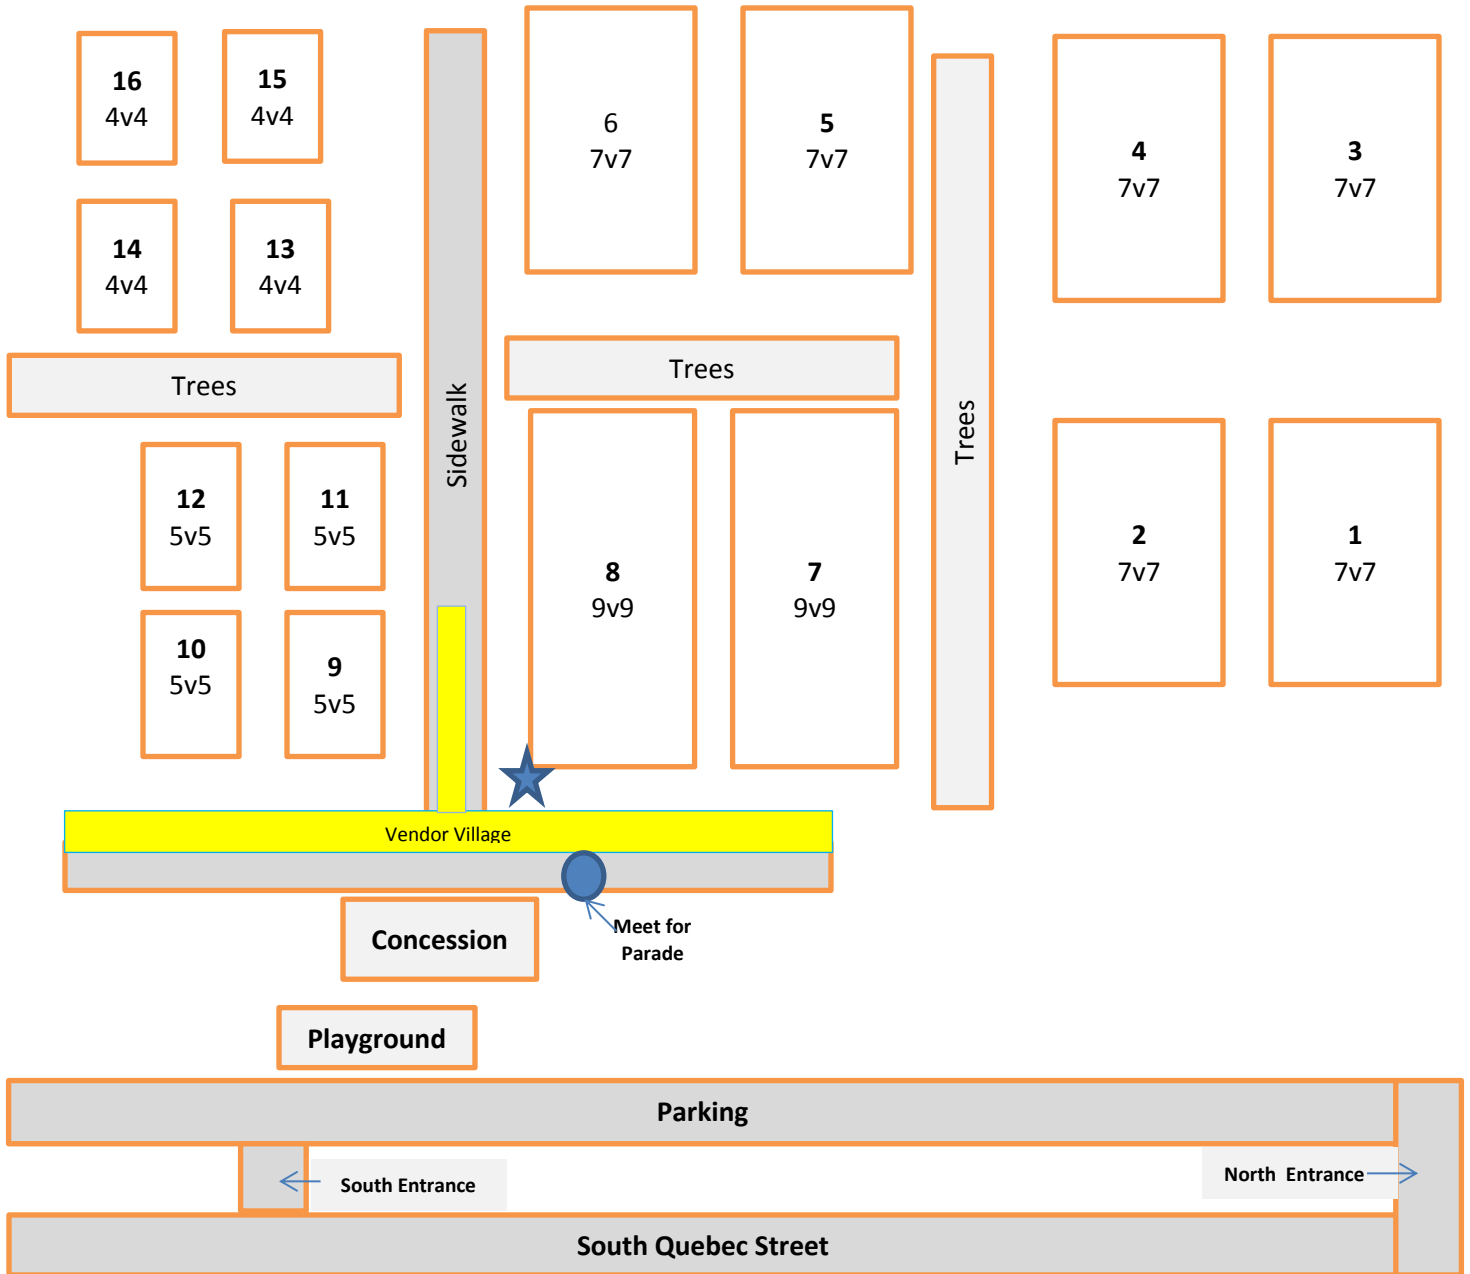

Real CO Soccerfest Highland Heritage Park

9651 S. Quebec St., Highlands Ranch, 80130

Driving Directions: C-470 to Quebec, South to Park **OR** I-25 to Lincoln, East to Quebec, South to Park.
Located just south (behind) Highlands Ranch Post Office
9651 S. Quebec St., Highlands Ranch, CO 80130